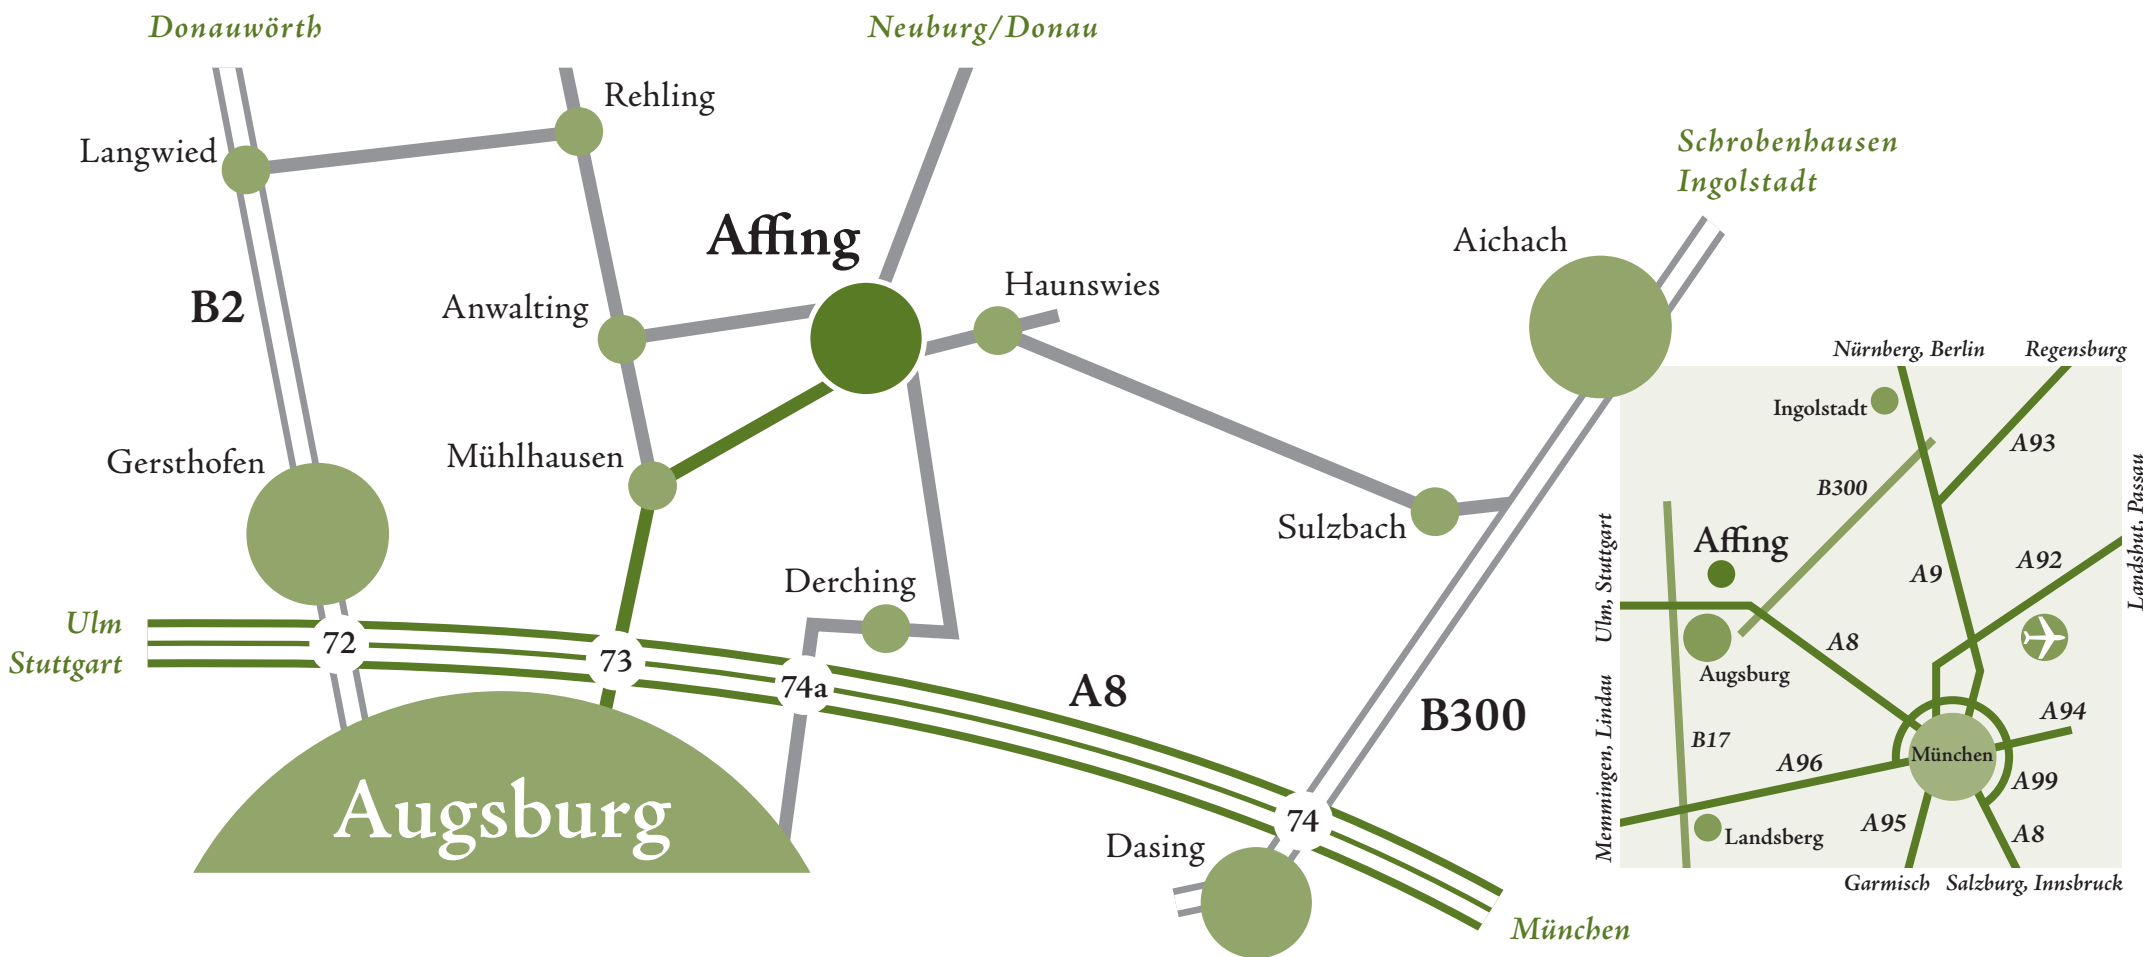

Weihnachtsmarkt Affing

How to find us

Arriving via the Autobahn A8,
take exit 73 Augsburg-Ost, go in the
direction of Neuburg/Donau, Pöttmes

The distance from the Autobahn
to Affing is about 8 km.

<http://www.weihnachtsmarkt-affing.de>